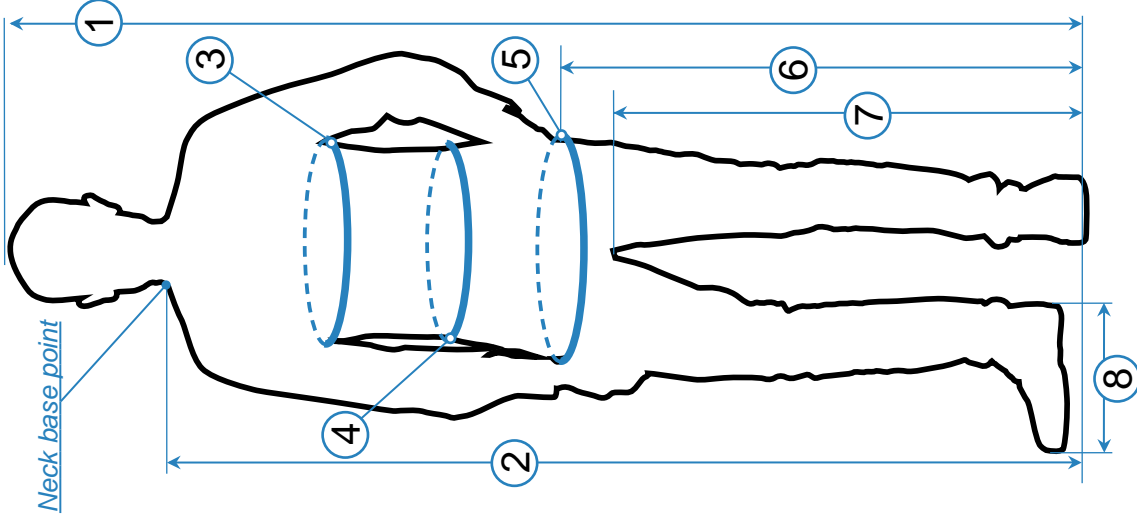

Loops for towing

Winch-towing

Aero-towing

Leg loops

T-shape waist

With separated buckle

Main zipper

Sewed in

Fasten with velcro

Colors

Main (1) Inlay (2)

Black

Blue

Dark blue

Grey

Red

Measurements

1 Overall height with flying shoes on cm

2 Neck base point height with flying shoes on cm

3 Chest girth cm

4 Waist size cm

5 Hips size cm

6 Distance from the line where hips perimeter is measured to the floor cm