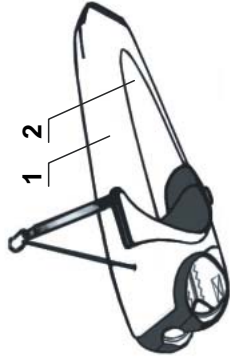

Harness options

Harness type

Myth 3

Myth Easy

Harness fit

Normal

Tight

Loose

Rescue parachute options

Location Rescue chute bag dimensions

Left

Right

Length cm

Width cm

Thickness cm

Pockets Standard pockets block: (for radio, caera,GPS, drogue chute)

Loops for towing

Winch-towing

Aero-towing

Leg loops

T-shape waist

With separated buckle

Main zipper

Sewed in