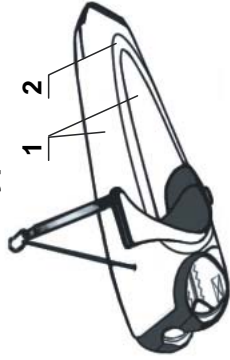

Harness options

Harness type

Myth 3

Myth Easy

Harness fit

Normal

Tight

Loose

Rescue parachute options

Location Rescue chute bag dimensions

Left

Right

Length cm

Width cm

Thickness cm

Pockets Standard pockets block: (for radio, caera,GPS, drogue chute)

Loops for towing

Winch-towing

Aero-towing

Leg loops

T-shape waist

With separated buckle

Main zipper

Sewed in